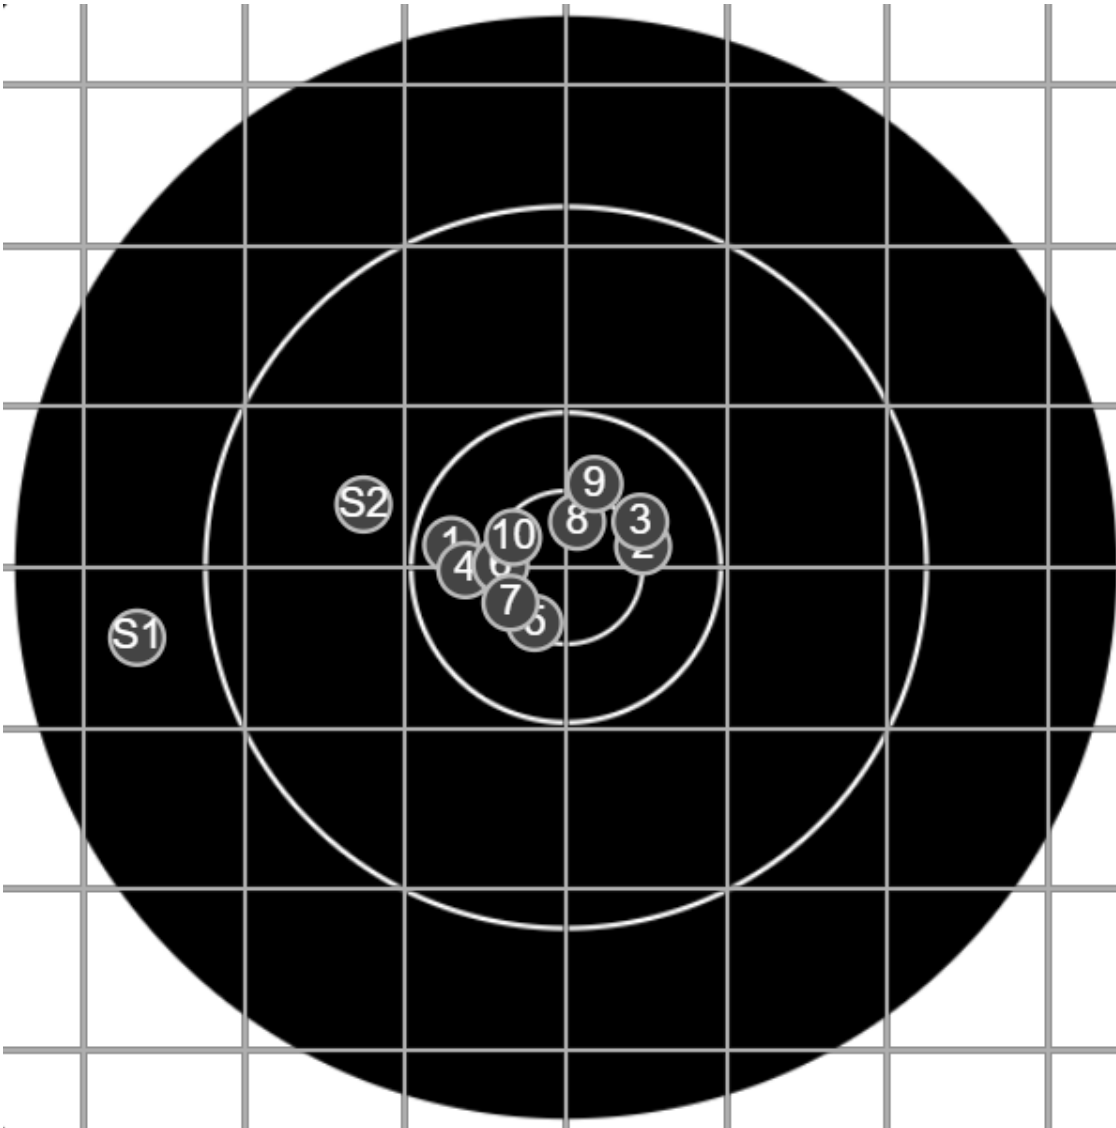

SILVER MOUNTAIN TARGETS
Made in Canada

true
9/21/2024
1:49:36 PM

BRC Club Shoot
Series 2
500 yards

BRC T6 [-57]
AU-500y

Group: 158.6 mm
(158.6w x 114.7h)

(Iron)
Shooter
Dennis Lavelle [m04]

50.6

FINAL
v: 2006, sd: 17.3

#	fps	score
10	2006	V
9	1988	5
8	2027	V
7	2003	V
6	2002	V
5	1968	V
4	2030	5
3	2005	5
2	2019	V
1	2009	5
S2	1977	(4)
S1	1937	(3)

SILVER MOUNTAIN TARGETS
Made in Canada

true
9/21/2024
2:45:13 PM

BRC Club Shoot
Series 2
500 yards

BRC T6 [-57]
AU-500y

Group: 176.8 mm
(158.6w x 173.6h)

(Iron)
Shooter
Dennis Lavelle [m04]

50.5

FINAL
v: 2026, sd: 15.9

#	fps	score
10	2026	V
9	2012	V
8	2035	V
7	2040	5
6	1994	5
5	2040	5
4	2038	V
3	2043	5
2	2027	5
1	2005	V